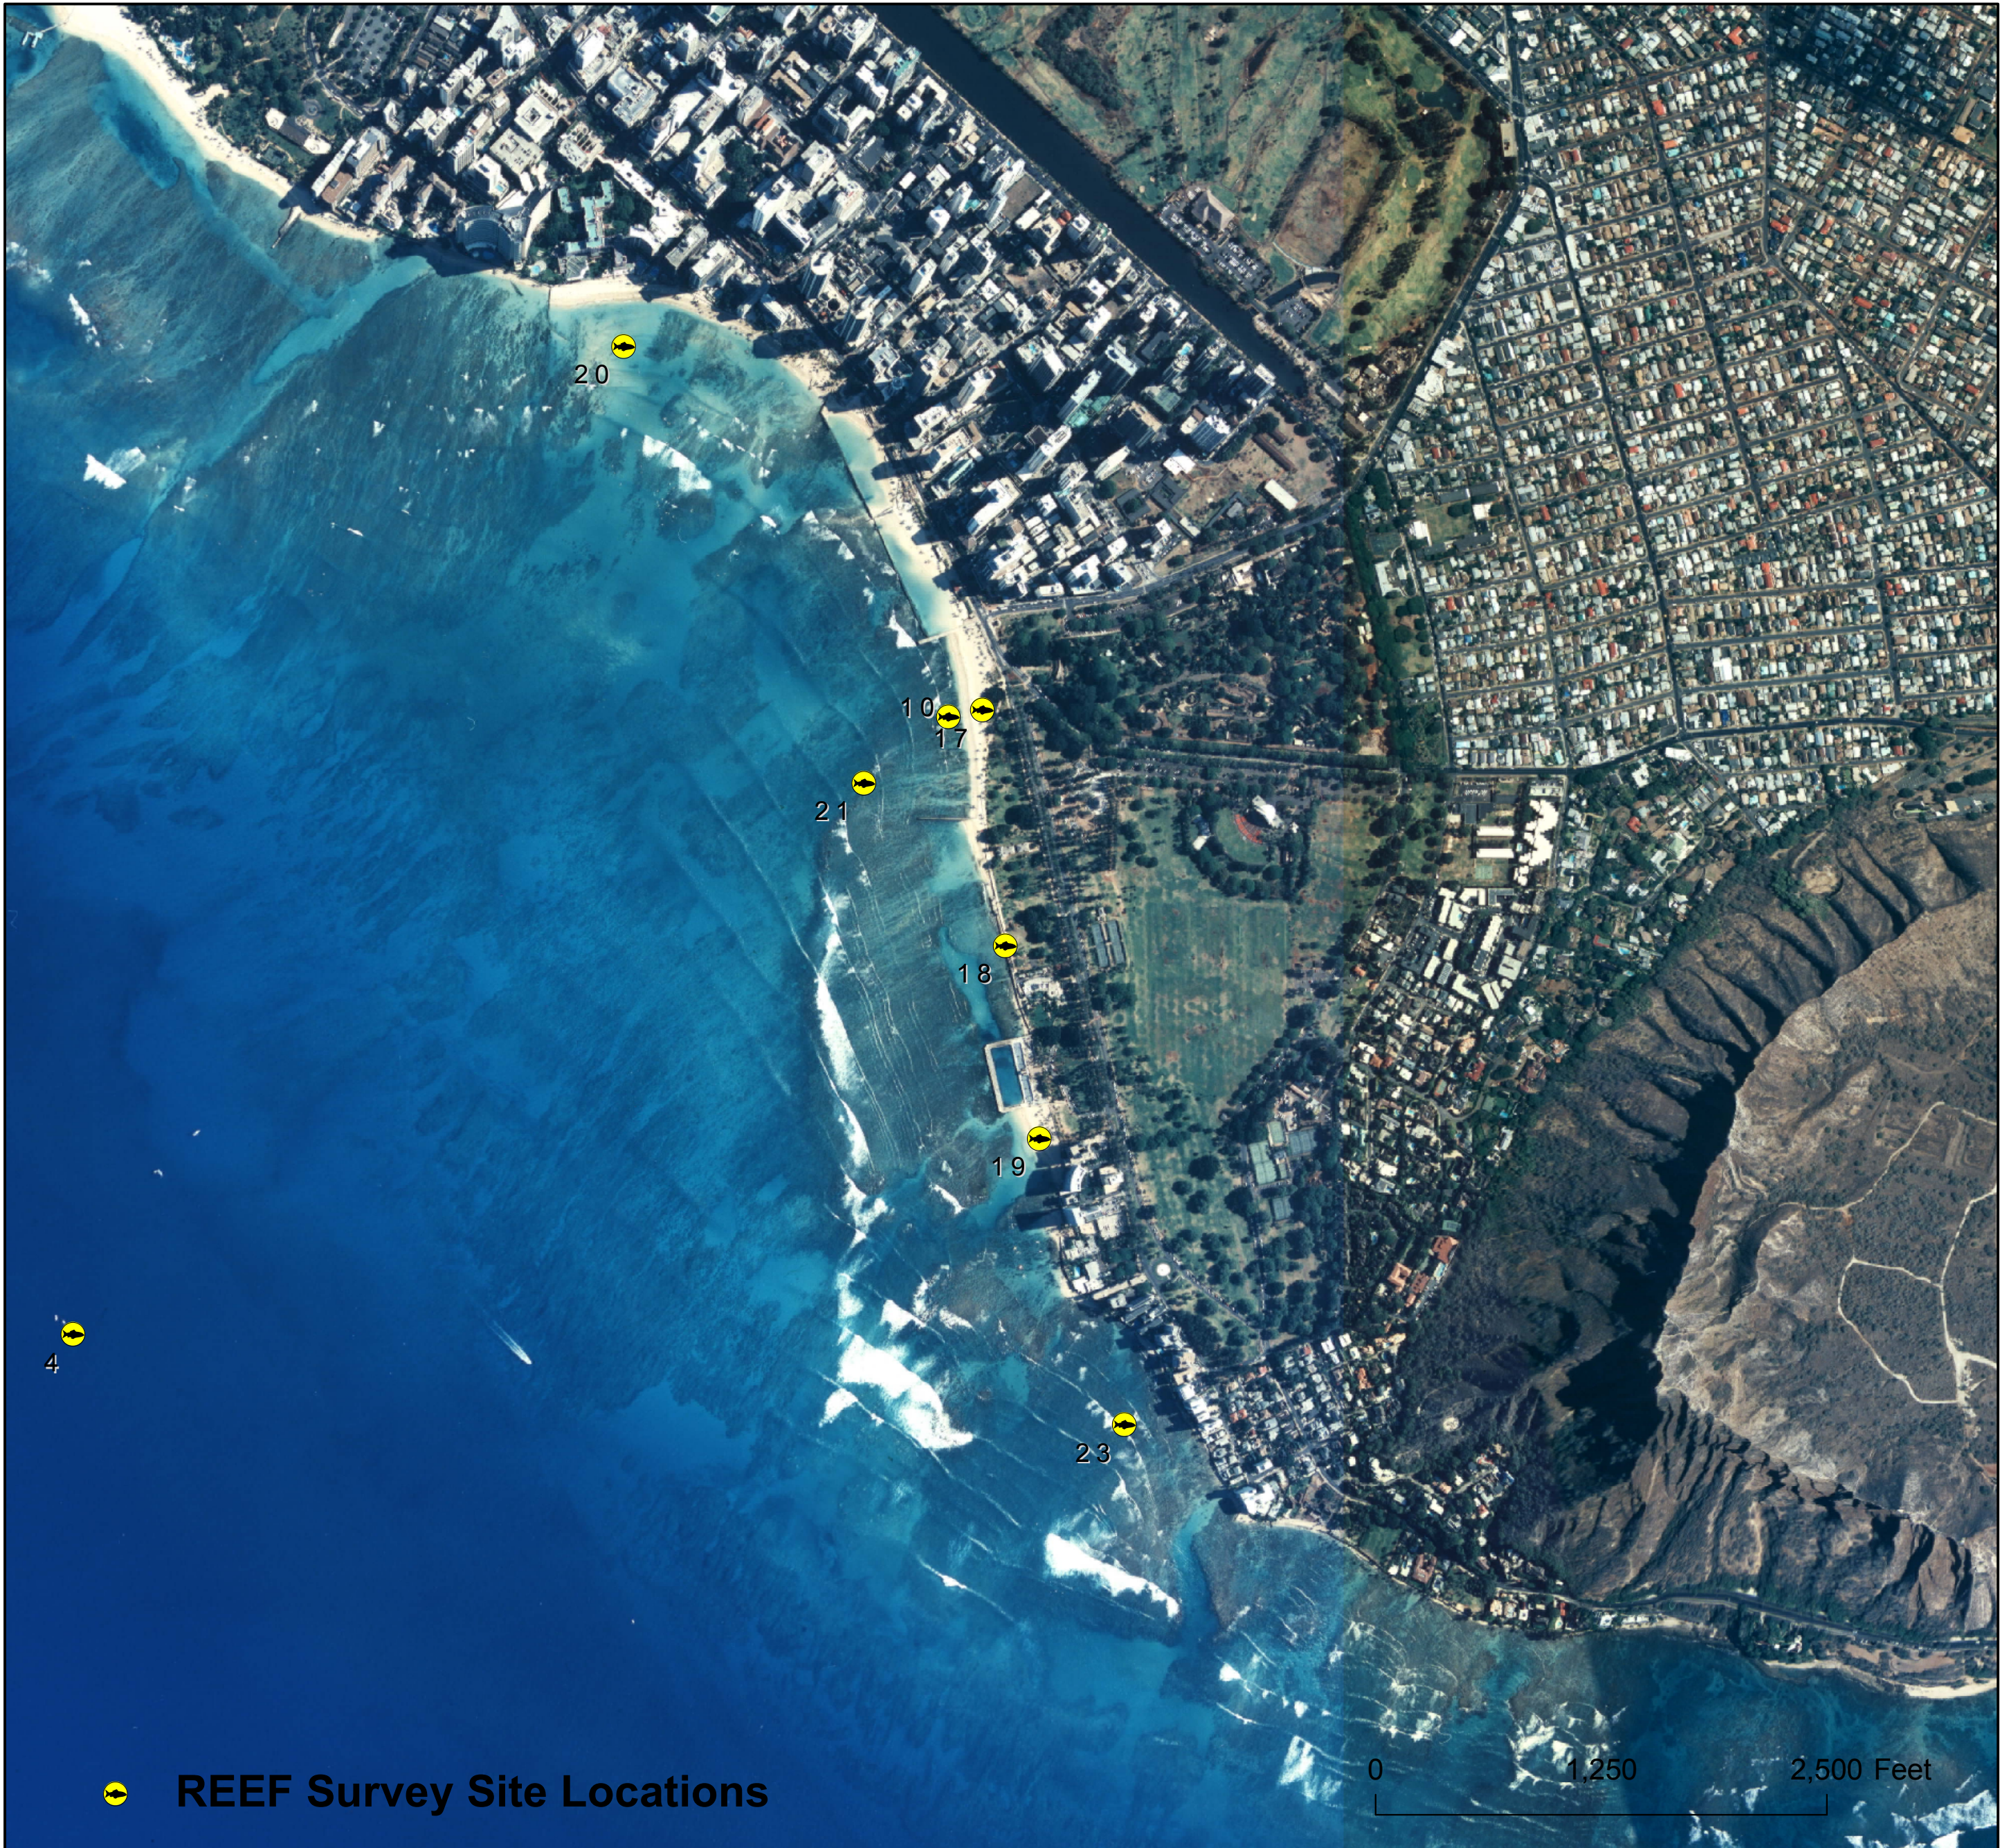

# REEF Survey Site Locations

For the Mamala Bay (Barbers Pt. - Diamond Head) Region of Oahu

ID	Zone Code	Name
4	31020003	YO-257/San Pedro
10	31020009	Waikiki Groin
17	31020016	Waikiki MLCD Ewa (West) between groins
18	31020017	Waikiki MLCD Diamond Head (East) between groin and Natatorium
19	31020018	Kaimana FMA
20	31020019	Kuhio Beach near Royal Hawaiian Hotel
21	31020020	Outer Reef MLCD
23	31020022	Tongg's - FMA